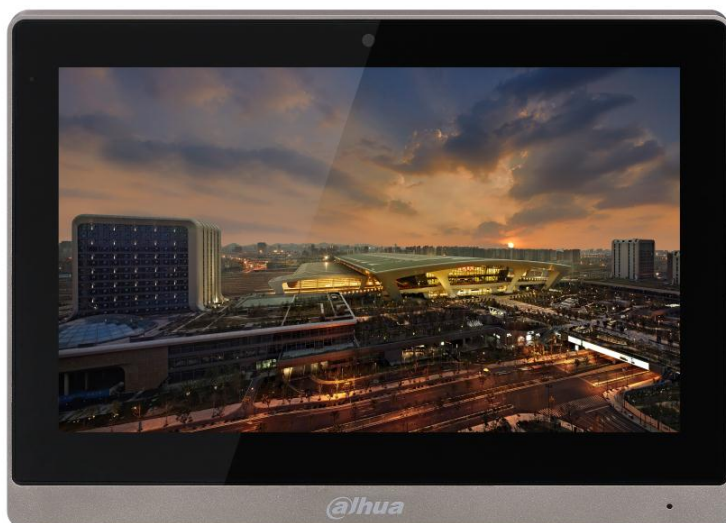

10-inch Color Indoor Monitor

Features

- Displayer: Color 10.2-inch TFT LCD,
- Capacitive touch screen, metal frame
- Support 8 wire alarm input extension or home appliance
- Call among households
- 1 channel 10/100Mbps self-adaptive Ethernet
- Support outdoor station and IPC monitor
- Support leave audio and video message
- Support supplied power by network cable
- SD card inside
- Flush mounted

Specifications

Model		DH-VTH1660CH
System	Main Processor	Built-in microcontroller
	Operation System	Embedded LINUX operating system
Video	compression	H.264
Audio	Audio Input	All-direction microphone
	Audio Output	Embedded loudspeaker
	Bidirectional Talk	Support bidirectional talk
Display	Size	Color 10.2-inch TFT LCD
Alarm	Alarm input	8 Channels